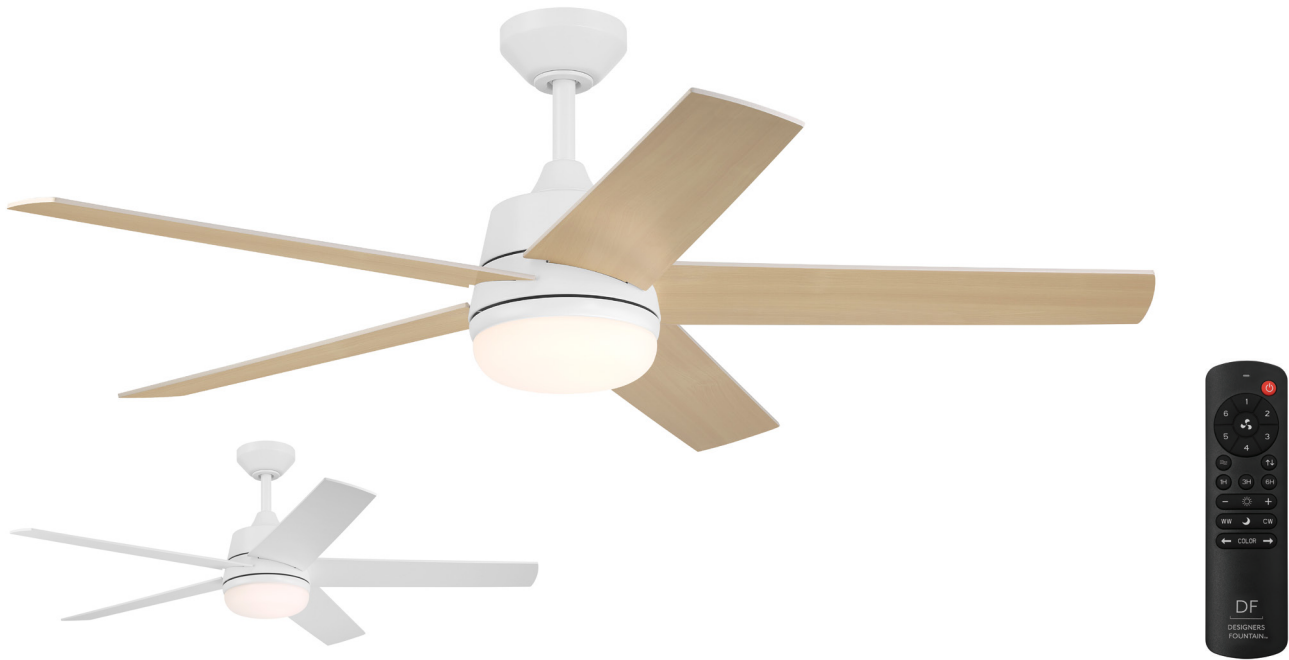

ASTREA SMART INDOOR CEILING FANS

FS-ATR52RGB-MB Matte Black finish with Sepia Brown blade finish | Inset Left: Matte Black blade finish, Inset Right: Included Remote Control

FEATURES

- Ceiling fan comes in three finishes: Matte Black (MB), Matte White (MW), and Brushed Nickel (BN)
- Reversible blades come with two finishes (see below)
- Max CFM of 4,233
- Recommended for 20' x 20' rooms or smaller
- Integrated LED with Tunable White (2200K–6500K) and Full-Spectrum RGB Colors
- Operate with the included remote control, voice, or the smart phone app
- Certified by ETL for damp indoor/covered outdoor areas

BLADE INFO

All blades constructed of plywood

FS-ATR52RGB-MB

- Blades finished in Matte Black and Sepia Brown

FS-ATR52RGB-MW

- Blades finished in Matte White and Blonde Maple

FS-ATR52RGB-BN

- Blades finished in Silver and Pearl Grey

SPECIFICATIONS

Dimensions	52" Diameter x 16" H
Motor Type	DC
Number of Blades	5
Fan Speeds	1 - 2,054 CFM @ 90 RPM 2 - 2,322 CFM @ 110 RPM 3 - 2,753 CFM @ 130 RPM 4 - 3,297 CFM @ 151 RPM 5 - 3,735 CFM @ 171 RPM 6 - 4,233 CFM @ 190 RPM
Operation Method	Remote Control, Voice, or App
LED Type	Smart Integrated
CCT	Tunable 2200K–6500K
Wattage	21.5W
Lumens	950 Lm
CRI	90+
Suggested Room Size	20' x 20' (400 ft ²) max

ASTREA SMART INDOOR CEILING FANS

FS-ATR52RGB-MW Matte White finish with Blonde Maple blade finish | Inset Left: Matte White blade finish, Inset Right: Included Remote Control

FS-ATR52RGB-BN Brushed Nickel finish with Pearl Grey blade finish | Inset left: Silver blade finish, Inset Right: Included Remote Control